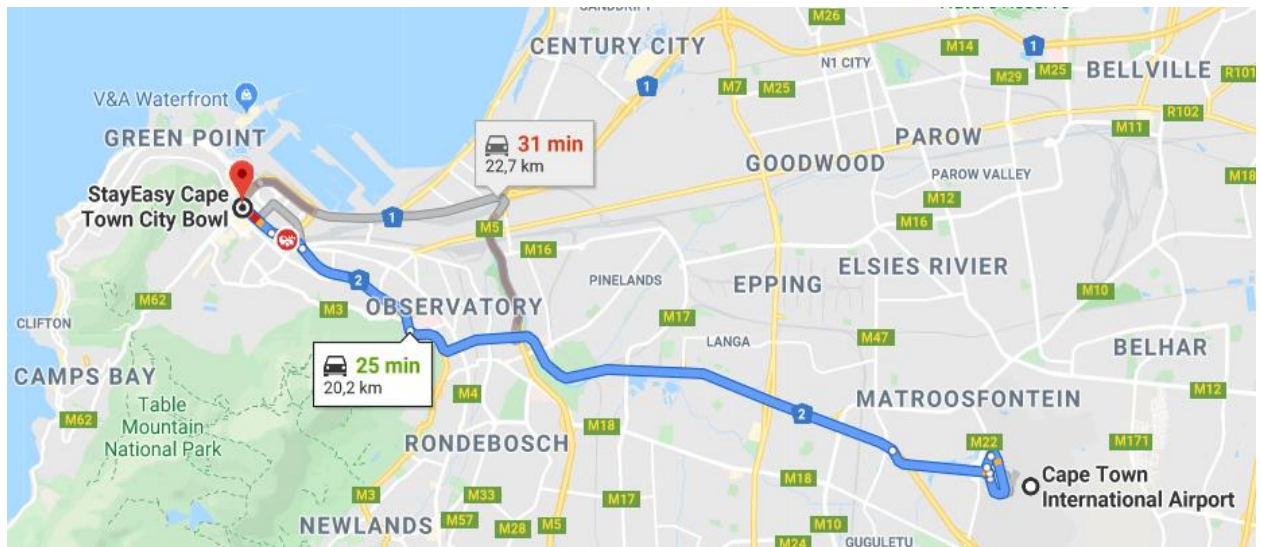

Directions to Stay Easy Hotel Cape Town City Bowl

Address:

54 Bree Street

Corner of Strand & Buitengracht

Directions to Hotel:

1. Take Airport Ring Rd and Airport Approach Rd to Settlers Way/N2 in Kanana
2. Head northeast on Freight Rd toward Airport Ring Rd
3. Keep right to continue on Airport Ring Rd
4. Slight left toward Airport Approach Rd
5. Keep right to continue toward Airport Approach Rd
6. Slight left onto Airport Approach Rd
7. Continue on N2 to Cape Town City Centre
8. Merge onto Settlers Way/N2
9. Keep right to continue on Philip Kgosana Dr/N2
10. Keep right to continue on Nelson Mandela Blvd/N2
11. Merge onto Nelson Mandela Blvd/N1/N2
12. Continue onto Buitengracht St/M62 (Destination will be on your left)

Directions to Parking:

1. Coming off the N1 you carry on going straight on Buitengracht Street until you reach Strand Street Robot Crossing (the Hotel is situated on the left corner).
2. As you cross the robot, 1st road left is Castle Street just after the hotel
3. Parking entrance to the Hotel is the first left off Castle Street, right next door to the hotel entrance
4. Take a ticket at the boom and park on any of the levels B1
5. Guests need to ensure that they take the lift furthest back in the parking with the Stay Easy branding as both units SunSquare & StayEasy make use of the same parking area
6. Take the lift up to the Ground Floor